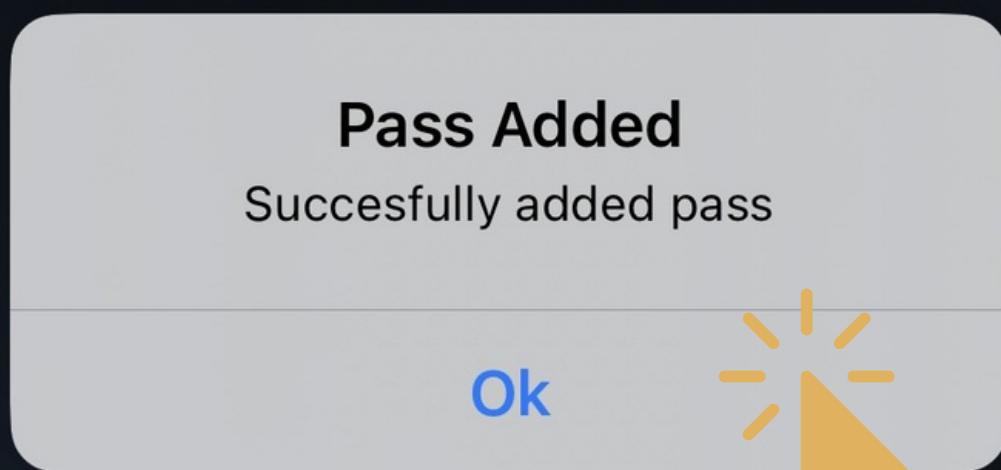

WESTCHESTER POOL & TENNIS ACCESS MANUAL

STEP 4

CONFIRM YOUR PASS WAS ADDED

Navigate back to your original email from Brivo and click the button 'Add Pass to Account'

Welcome back to Brivo Mobile Pass

Complete access control at your fingertips

Get Started →