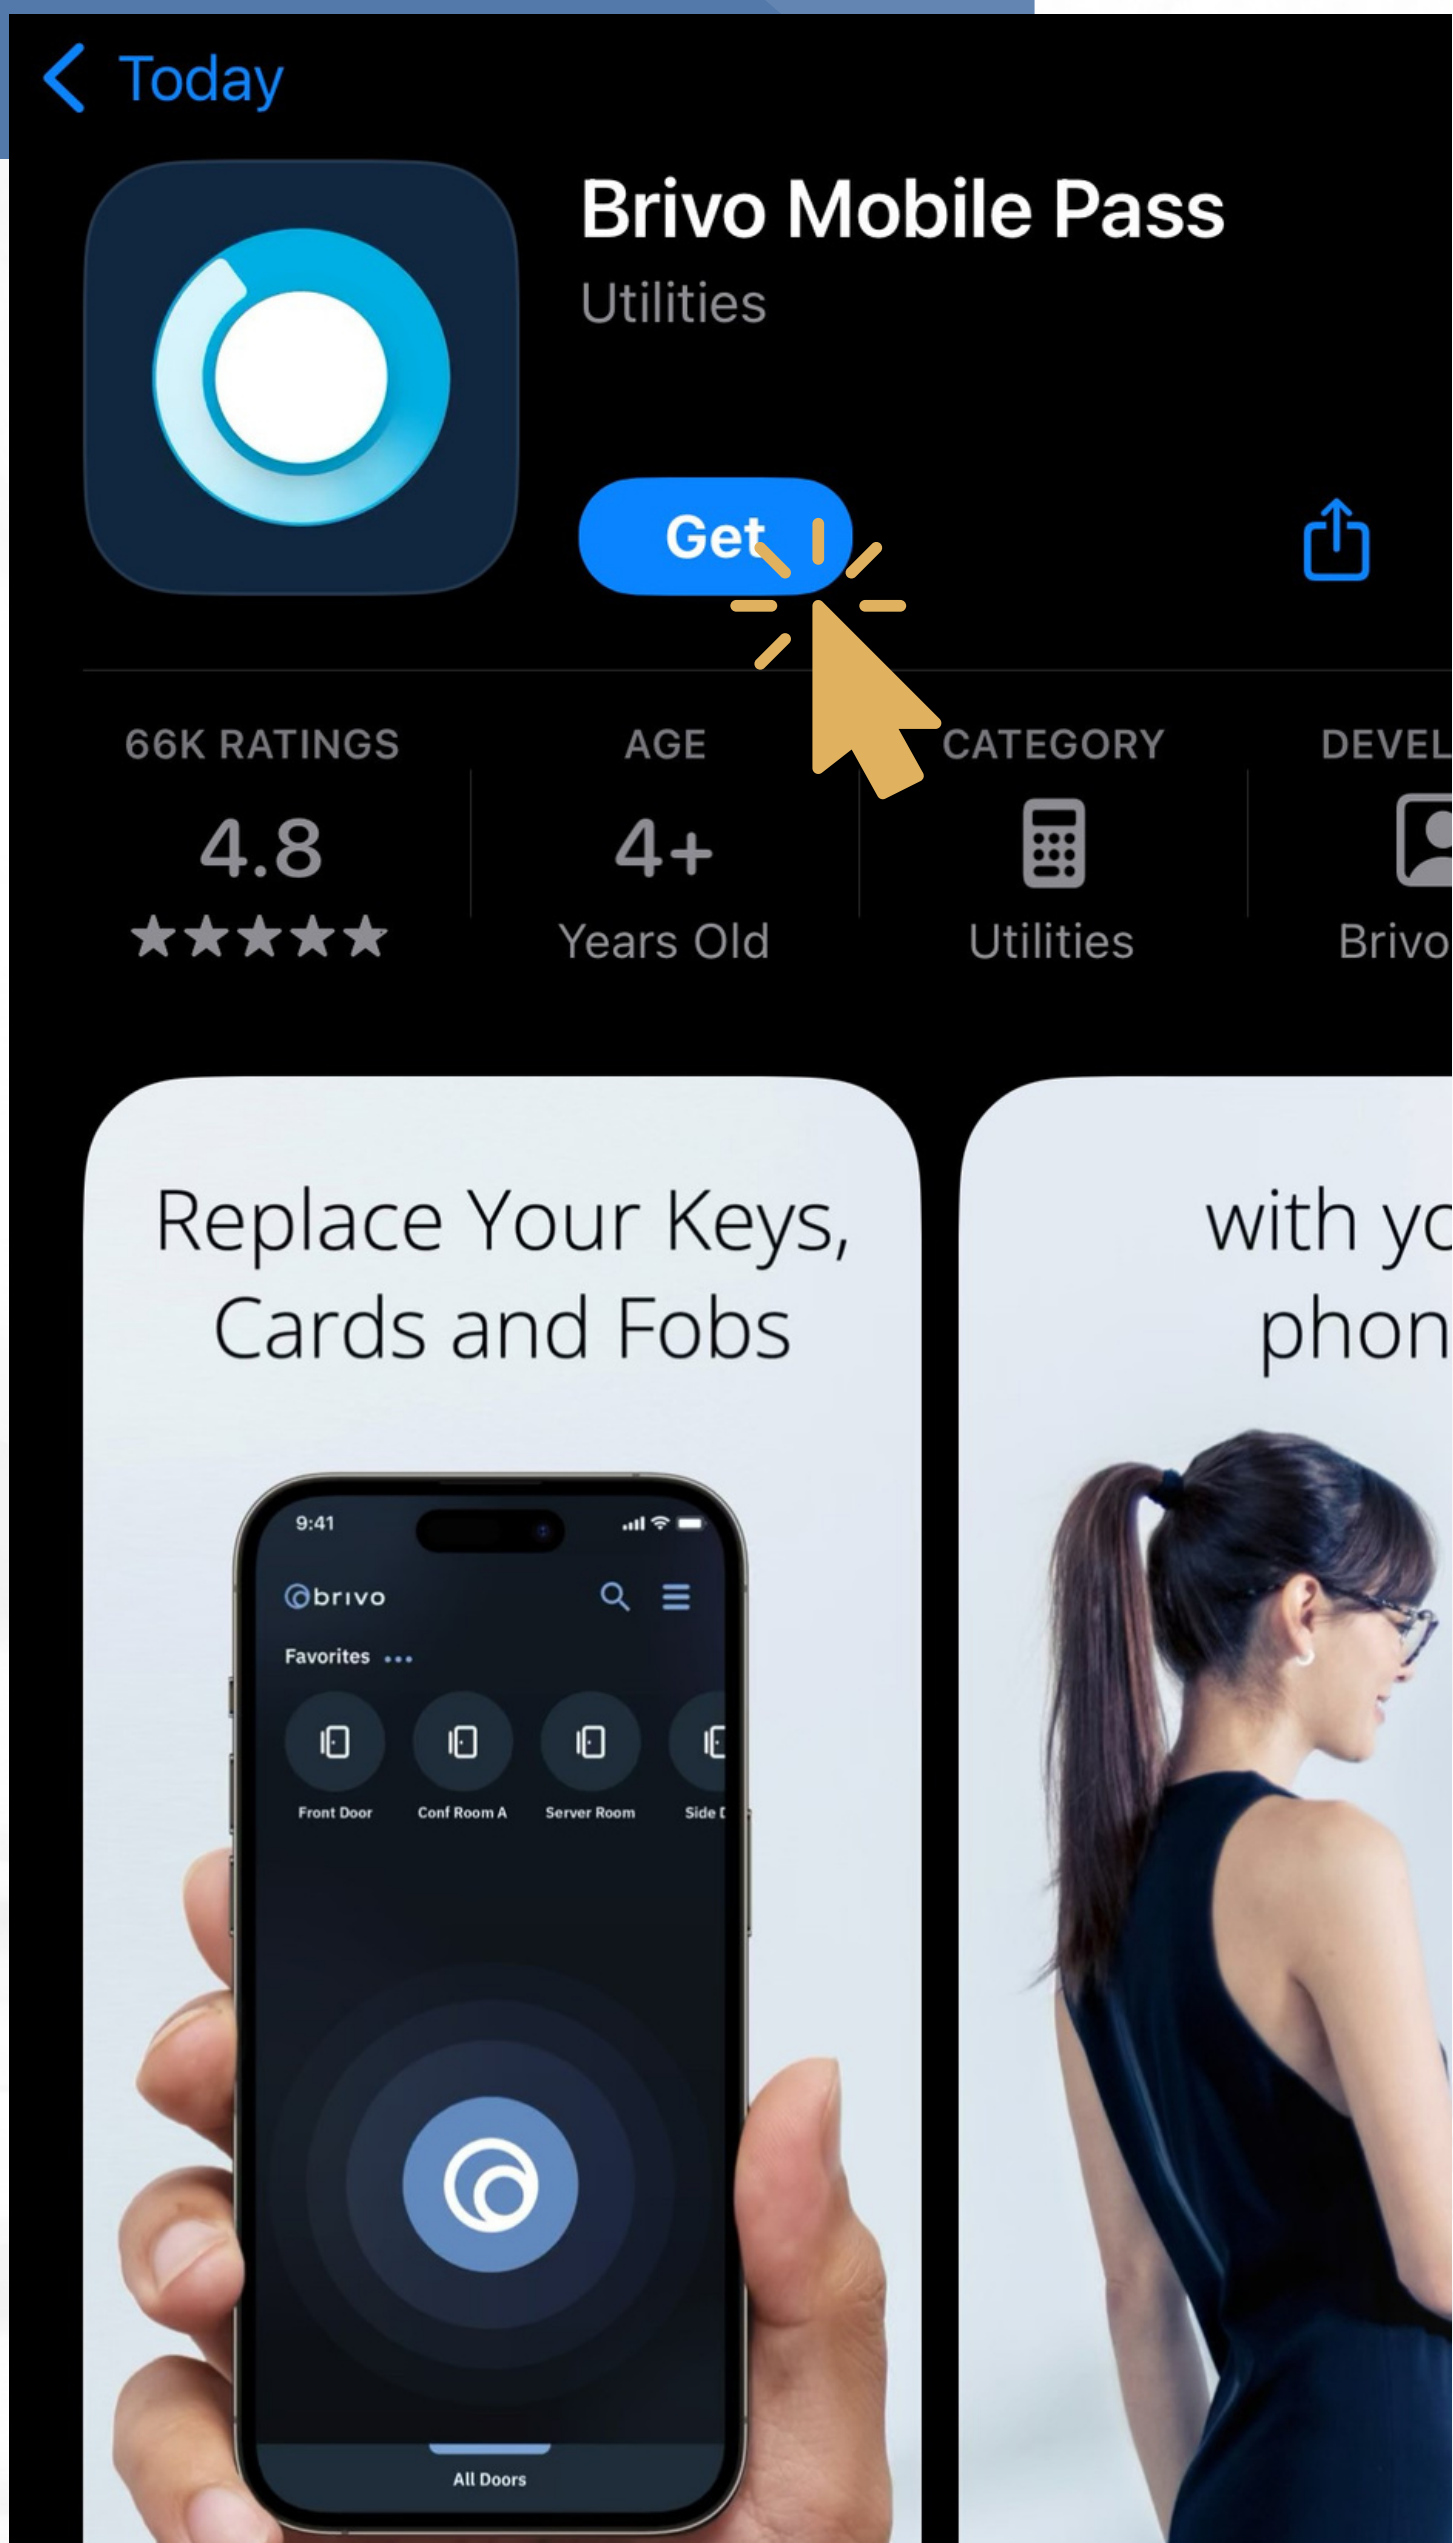

## LOOK OUT FOR AN EMAIL

You will receive an e-mail from Brivo with your mobile pass. From your smartphone, click the applicable download link to download the 'Brivo Mobile Pass' application

**Your Brivo Mobile Pass is ready!**

Hello Justin Test,

Your Brivo Mobile Pass is now available for Westchester HOA.

**1. Download the Brivo Mobile Pass app**

**2. Add your Brivo Mobile Pass to your account**

**Add Pass to Account**

## DOWNLOAD THE BRIVO MOBILE PASS APP

Download the app from the app store.